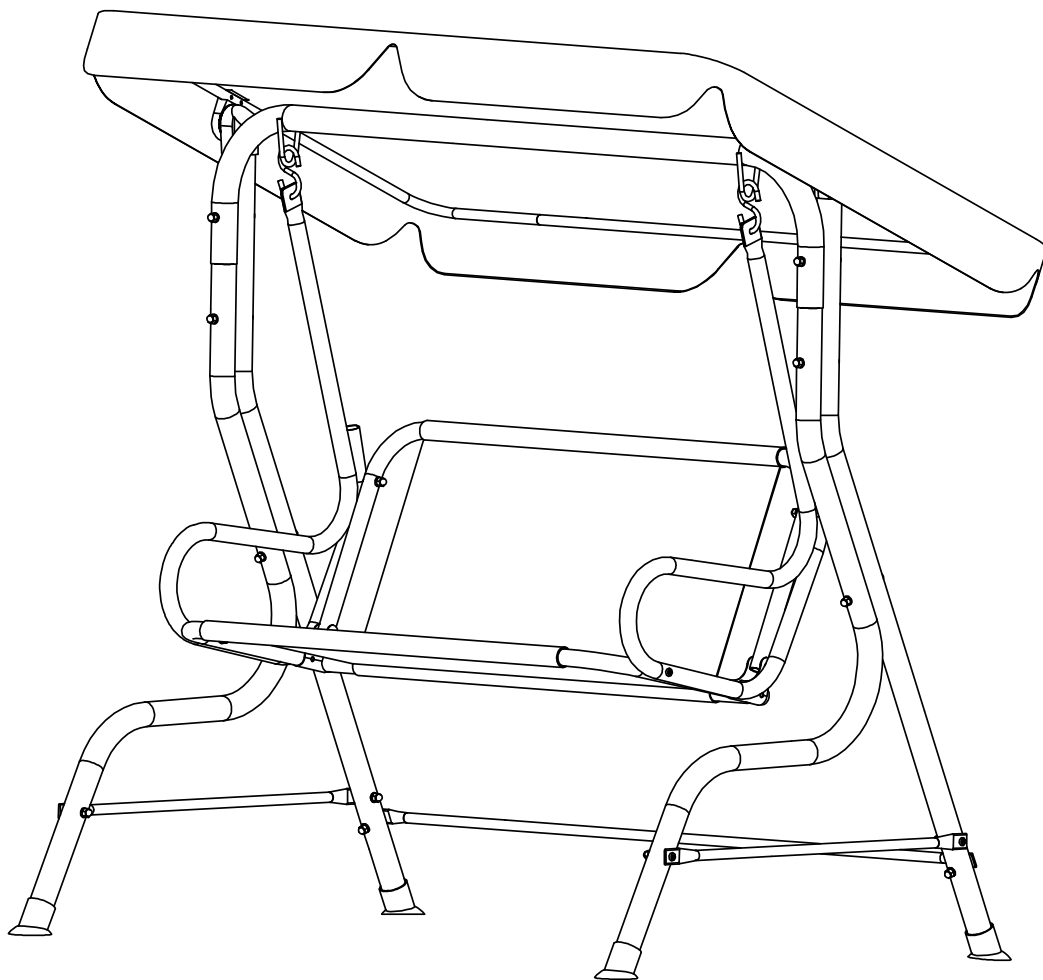

INfca051V02_GL

312-026

IMPORTANT, RETAIN FOR FUTURE REFERENCE: READ CAREFULLY

ASSEMBLY INSTRUCTION

EN: **WARNING:** Age for 3-6 years. Maximum loading weight: 60kgs.

Only allowed for adults to install, keep children away.

Consentito solo agli adulti di installare, tenere lontano I bambini.

**PART
LIST**

 AX1	 BX2	 CX1	 DX1	
 FX2	 GX1	 HX1	 IX1	
 JX1	 KX2	 LX2	 OX1	
 SX6	 PX2	 QX2	 RX1	
 TX1	 M6X45 E1X6	 M6X50 E2X4	 M6X72 E3X6	 H1X16