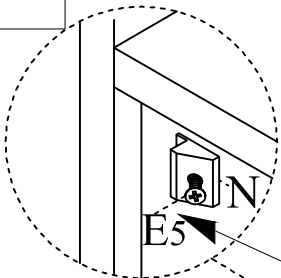

ASSEMBLY INSTRUCTION

1

F M4 x20mm 20	Z 67.5x67.5x2mm x4	D x4
----------------------------	---------------------------------	----------------

2

B Ø6.5 x 38mm x26

3

4

5

C		A	
	Ø8 x 30mm x 2		Ø15 x 12mm x 3

6

N1	
	865mm x 1

7

8

9

<p>G</p>  <p>M4 x 20mm x6</p>	<p>H2</p>  <p>x6</p>	<p>E7</p>  <p>M4 x 30mm x18</p>	<p>C1</p>  <p>Ø6 x 30mm x3</p>	<p>A1</p>  <p>Ø12x10mm x15</p>
---	---	---	--	--

10

<p>L</p>  <p>x3</p>	<p>E3</p>  <p>M3.5 x 12mm x12</p>
--	--

11

P		E3	
	x1		M3.5 x 12mm x1

12

13

14

Due to the wide diversity of wall or partition types, we cannot provide you with suitable attachment fixtures. To determine which attachment fixtures to use, you will need to identify the type of wall to which you will be fixing this product. Here are some examples of attachment fixtures recommended for: