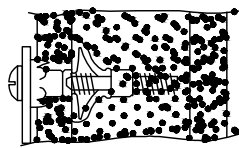

10

<p>L</p>  <p>x3</p>	<p>E3</p>  <p>M3.5 x 12mm x12</p>
--	--

11

P		E3	
	x1		M3.5 x 12mm x1

12

13

14

Due to the wide diversity of wall or partition types, we cannot provide you with suitable attachment fixtures. To determine which attachment fixtures to use, you will need to identify the type of wall to which you will be fixing this product. Here are some examples of attachment fixtures recommended for:

BLIND WALLS

"FISCER"
Nylon plug

Metal
Wall plug

STUDDED WALLS

Nylon winged
Wall plug

Metal expansion
plug

"MOLLY" plug

Use a drill bit that is compatible in size with the hardware used and the type of wall