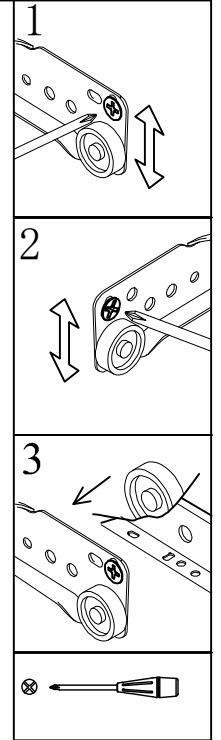

10

<p>L</p>  <p>x3</p>	<p>E3</p>  <p>M3.5 x 12mm x12</p>
--	--

11

P		E3	
	x1		M3.5 x 12mm x1

12

13

14

Due to the wide diversity of wall or partition types, we cannot provide you with suitable attachment fixtures. To determine which attachment fixtures to use, you will need to identify the type of wall to which you will be fixing this product. Here are some examples of attachment fixtures recommended for:

BLIND WALLS

"FISCER"
Nylon plug

Metal
Wall plug

STUDDED WALLS

Nylon winged
Wall plug

Metal expansion
plug

"MOLLY" plug

Use a drill bit that is compatible in size with the hardware used and the type of wall