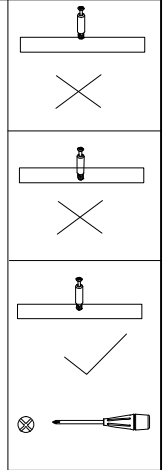

ASSEMBLY INSTRUCTION

1

F M4 x20mm 20	Z 67.5x67.5x2mm x4	D x4
----------------------------	---------------------------------	----------------

2

B Ø6.5 x 38mm x26

3

4

5

C		A	
	Ø8 x 30mm x 2		Ø15 x 12mm x 3

6

N1	
	865mm x 1

7

8

9

<p>G</p>  <p>M4 x 20mm x6</p>	<p>H2</p>  <p>x6</p>	<p>E7</p>  <p>M4 x 30mm x18</p>	<p>C1</p>  <p>Ø6 x 30mm x3</p>	<p>A1</p>  <p>Ø12x10mm x15</p>
---	---	---	--	--

10

<p>L</p>  <p>x3</p>	<p>E3</p>  <p>M3.5 x 12mm x12</p>
--	--

11

P		E3	
	x1		M3.5 x 12mm x1

12

13

14

Due to the wide diversity of wall or partition types, we cannot provide you with suitable attachment fixtures. To determine which attachment fixtures to use, you will need to identify the type of wall to which you will be fixing this product. Here are some examples of attachment fixtures recommended for: