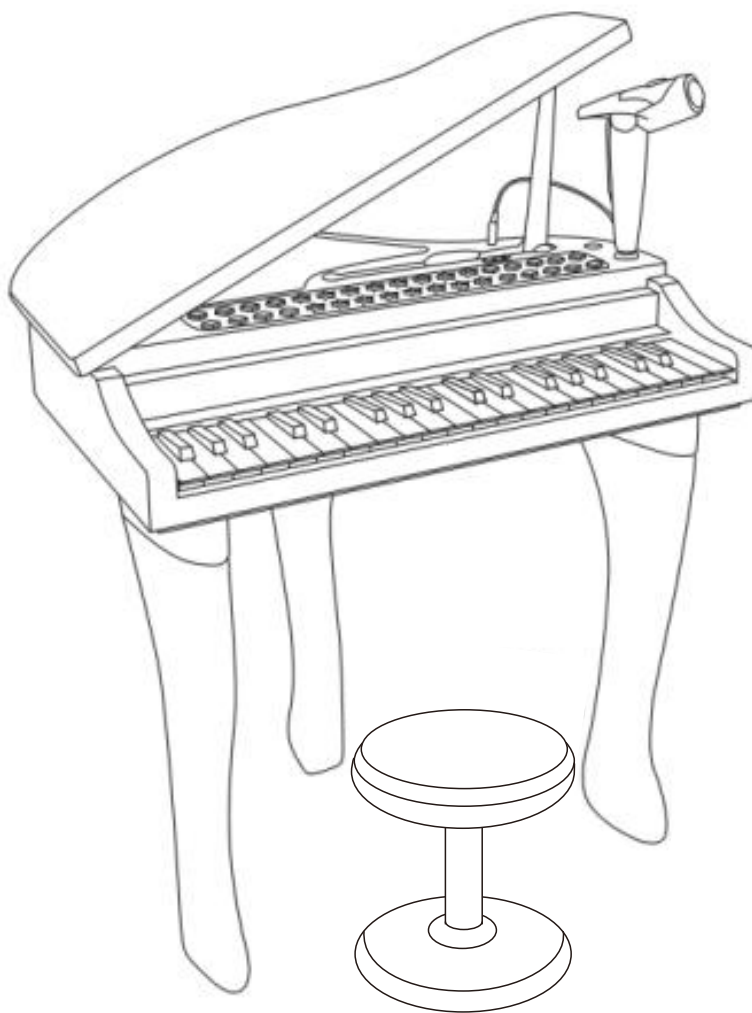

### Mini piano Musical toy

**WARNING:**

1. CHOKING HAZARD—Small parts. Not for children under 3 years.
2. Only allowed for adults to install, keep children away.
3. To be used under the direct supervision of an adult.
4. Keep away from fire! Keep away from water!
5. Max weight of Stool: 30 kg.