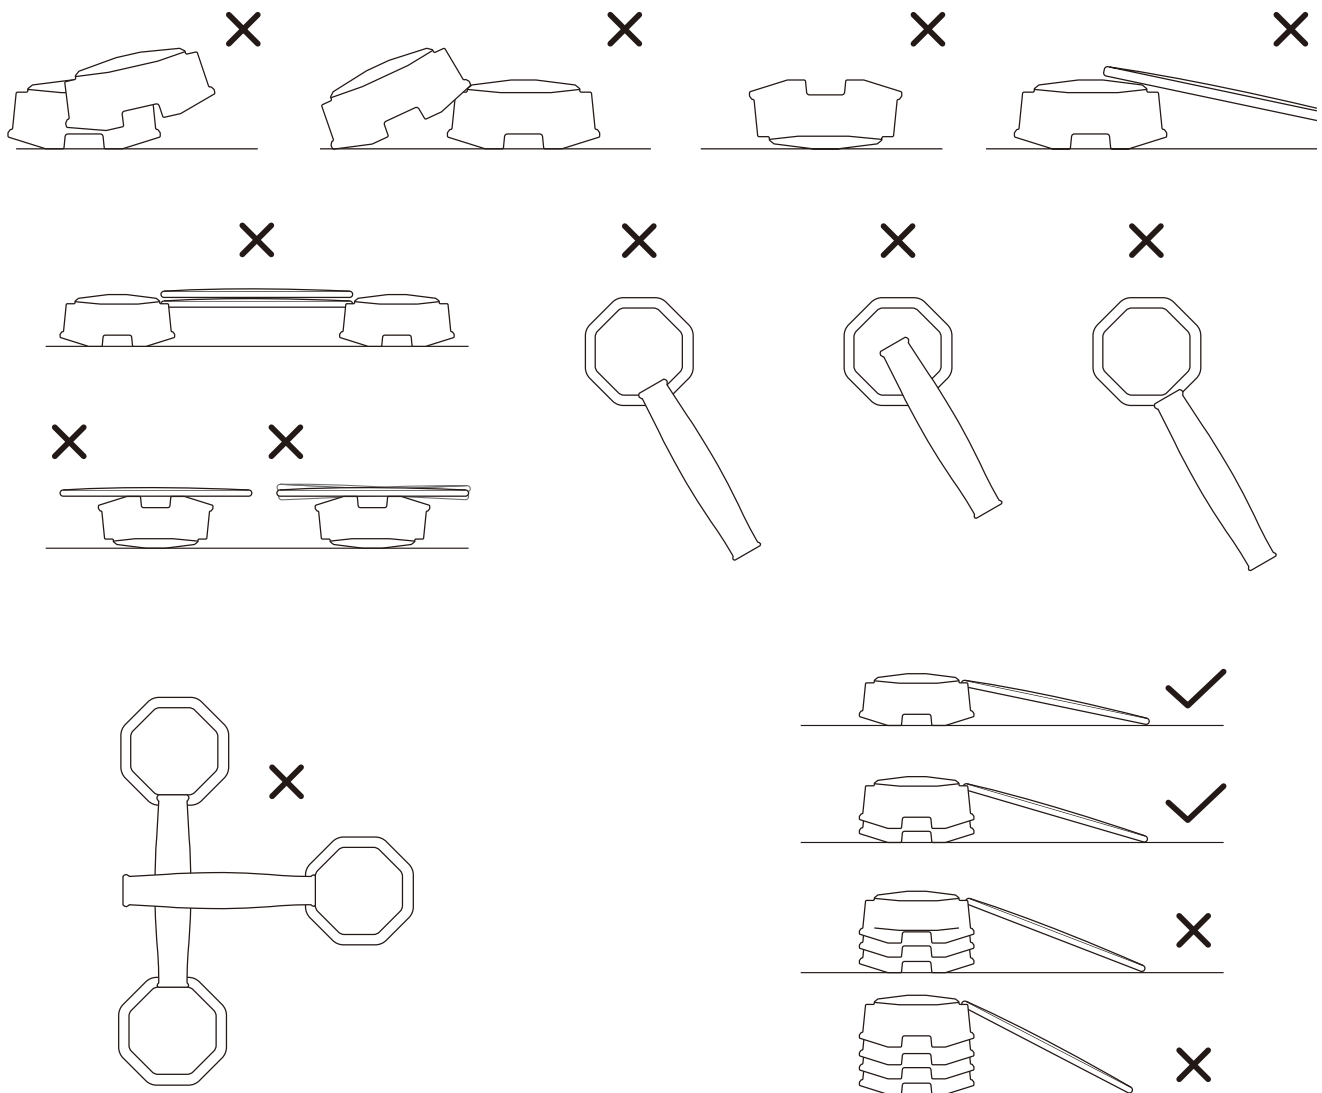

INffa047_US

340-003

**Age for 3-6 years old
Maximum Load: 40kgs**

IMPORTANT, RETAIN FOR FUTURE REFERENCE: READ CAREFULLY

ASSEMBLY INSTRUCTION

A x 4

B x 4

C x 1

MODULABILITY:

**Adult assembly required. Suitable for children from 3 to 6 years old.
Maximum weight of children : 40 kg.**

For family use only.

This product should always be used under the close supervision of an adult.