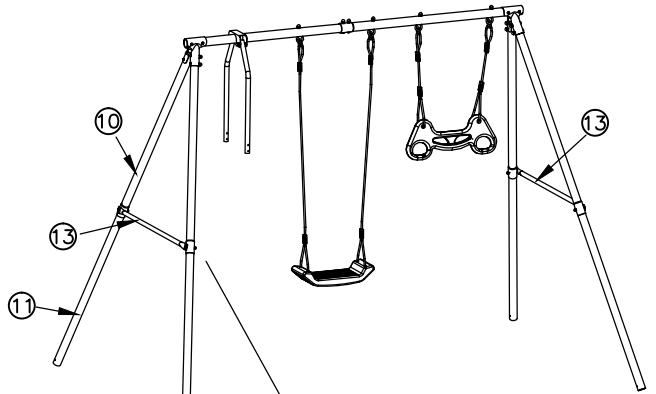

E3	x4
H1	x4

04