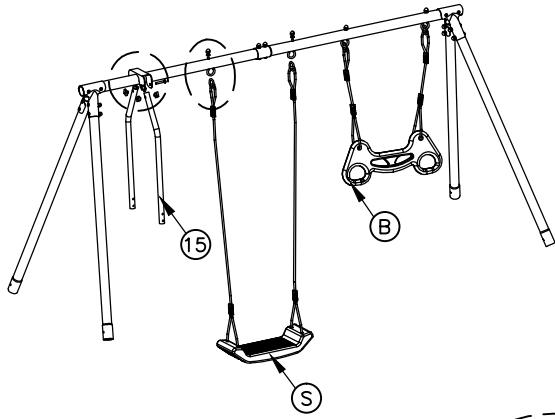

F2	x2	G1	x4
H2	x6	K	x4

03