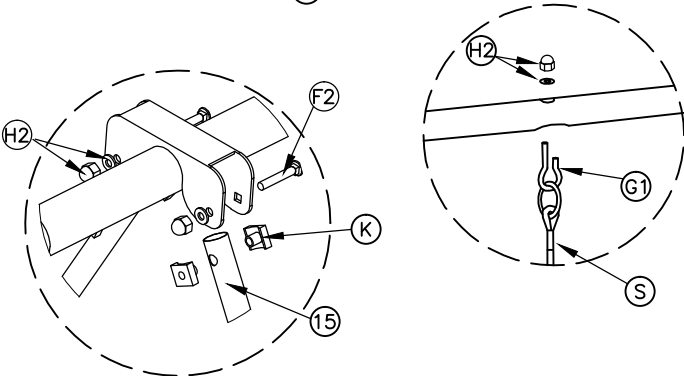

F2	x2	G1	x4
H2	x6	K	x4

03