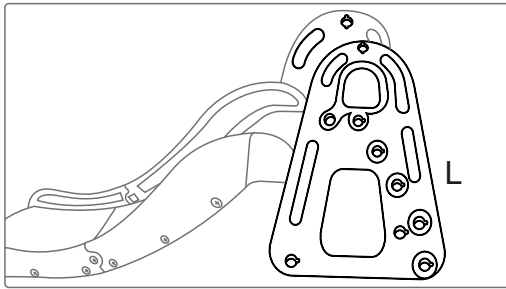

W x 2

- O** x 1
- P** x 1
- T** x 2
- K** x 1

1. Connect the long slide plate and the short slide plate and tighten the iron screws.

- M** x 1
- N** x 1
- A** x 1
- U** x 7

2. Install the slide length guardrail M, N to one side of the slide.

M x 1

N x 1

A x 1

U x 7

3. Install the slide length guardrail M,N to one side of the slide.

G x 4

L x 1

V x 5

4. Install the slide plate and pedals on a slide side plate, and tighten the flower-shaped nut.

L x 1

V x 5

5. Install the corresponding hole on the other slide side plate and tighten the flower-shaped nut.