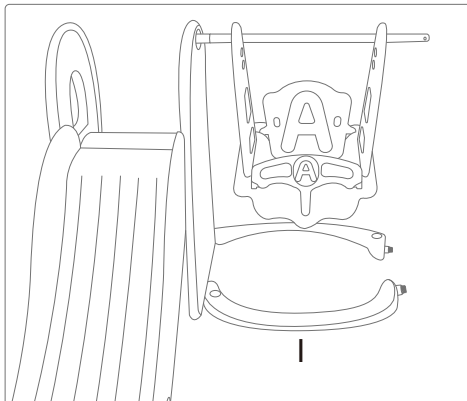

B x 1

C x 2

E x 1

F x 1

U x 6

6. Install the swing backrest, swing side panels and swing armrests on the swing base and tighten the cross nut.

D x 4

J x 2

Q x 1

V x 1

7. Install the spring buckle to the holes at both ends of the beam, pass through the swing side plate, fix it with the swing buckle, install the connecting buckle, and finally fix the slide side plate.

I x 2

W x 2

V x 2

8. Install the swing base on the side plate of the slide.

L x 1

V x 4

R x 1

9. The installation is complete.