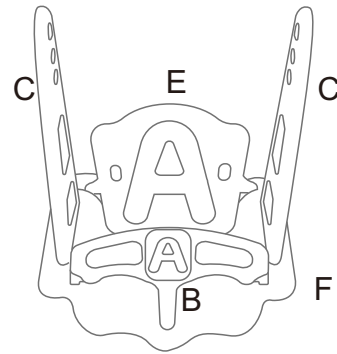

W x 2

- O** x 1
- P** x 1
- T** x 2
- K** x 1

1. Connect the long slide plate and the short slide plate and tighten the iron screws.

- M** x 1
- N** x 1
- A** x 1
- U** x 7

2. Install the slide length guardrail M, N to one side of the slide.

M x 1

N x 1

A x 1

U x 7

3. Install the slide length guardrail M,N to one side of the slide.

G x 4

L x 1

V x 5

4. Install the slide plate and pedals on a slide side plate, and tighten the flower-shaped nut.

L x 1

V x 5

5. Install the corresponding hole on the other slide side plate and tighten the flower-shaped nut.

B x 1

C x 2

E x 1

F x 1

U x 6

6. Install the swing backrest, swing side panels and swing armrests on the swing base and tighten the cross nut.

D x 4

J x 2