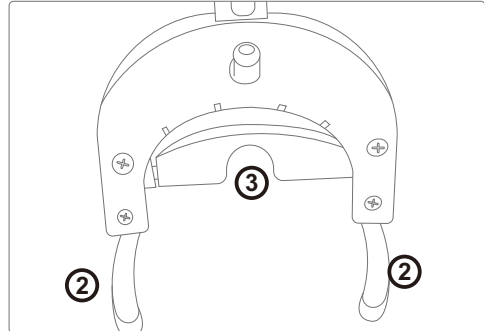

Q x 1

V x 1

7. Install the spring buckle to the holes at both ends of the beam, pass through the swing side plate, fix it with the swing buckle, install the connecting buckle, and finally fix the slide side plate.

I x 2

W x 2

V x 2

8. Install the swing base on the side plate of the slide.

L x 1

V x 4

R x 1

9. The installation is complete.

- Z** x 1
- ①** x 1
- ⑤** x 1
- ⑥** x 1

10. Fix the football goal frame and the lifting column of the basketball board with a ball rack pendant, and tighten the screws.

- ②** x 2
- ③** x 1
- U** x 6

11. Install the side panel of the football goal under the door frame, connect the football baffle in the middle, and tighten the cross nut.