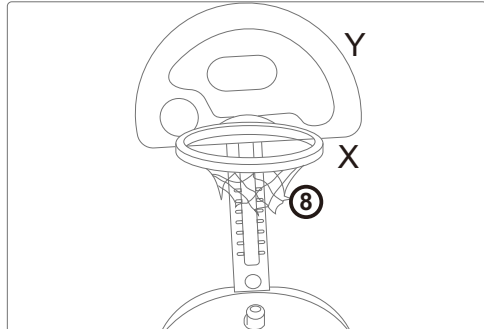

13. Insert the basketball hoop into the corresponding hole of the backboard and install it on the lifting post of the basketball board.

- **④** x 1
- **V** x 2