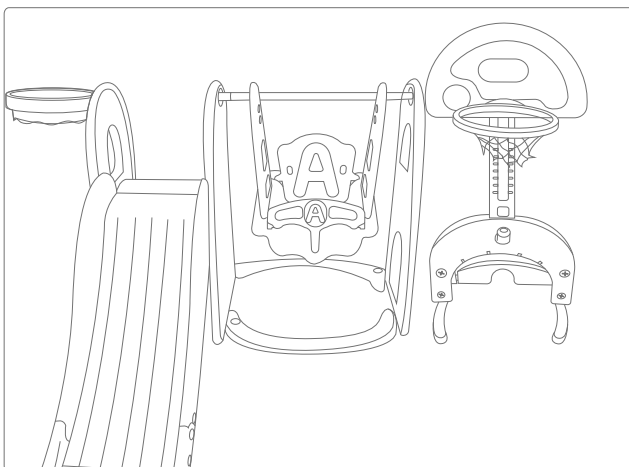

I x 2

W x 2

V x 2

8. Install the swing base on the side plate of the slide.

L x 1

V x 4

R x 1

9. The installation is complete.

- Z** x 1
- ①** x 1
- ⑤** x 1
- ⑥** x 1

10. Fix the football goal frame and the lifting column of the basketball board with a ball rack pendant, and tighten the screws.

- ②** x 2
- ③** x 1
- U** x 6

11. Install the side panel of the football goal under the door frame, connect the football baffle in the middle, and tighten the cross nut.

- ⑦** x 16
- ⑨** x 1

12. Fix and clip the football net to the position of the bayonet corresponding to the football door frame and install the football net.

- X** x 1
- Y** x 1
- Z** x 1
- ⑧** x 1

13. Insert the basketball hoop into the corresponding hole of the backboard and install it on the lifting post of the basketball board.

- ④** x 1
- V** x 2

14. Connect the football support frame to the slide side plate with the football frame connecting column to complete the installation.

⚠ **WARNING**

- This product contains small parts and a packaging bag inside. Please throw it away in time when opening it, and do not approach the fire source.
- Please use it under the supervision of an adult after installation.
- This product is for family indoor use only. Safety mats should be laid on the safe part of the equipment when using it. Children must be accompanied by an adult to ensure safety.
- This product carries a maximum weight of 20kg for children.