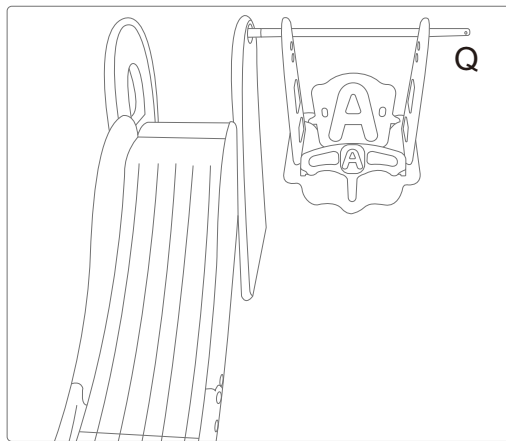

4. Install the slide plate and pedals on a slide side plate, and tighten the flower-shaped nut.

L x 1

V x 5

5. Install the corresponding hole on the other slide side plate and tighten the flower-shaped nut.

B x 1

C x 2

E x 1

F x 1

U x 6

6. Install the swing backrest, swing side panels and swing armrests on the swing base and tighten the cross nut.

D x 4

J x 2

Q x 1

V x 1

7. Install the spring buckle to the holes at both ends of the beam, pass through the swing side plate, fix it with the swing buckle, install the connecting buckle, and finally fix the slide side plate.