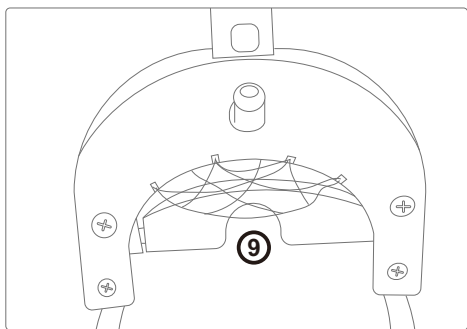

12. Fix and clip the football net to the position of the bayonet corresponding to the football door frame and install the football net.

- **X** x 1
- **Y** x 1
- **Z** x 1
- **⑧** x 1