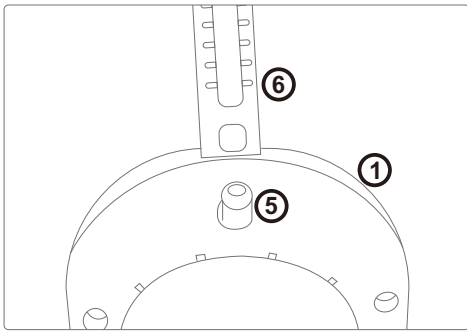

Q x 1

V x 1

7. Install the spring buckle to the holes at both ends of the beam, pass through the swing side plate, fix it with the swing buckle, install the connecting buckle, and finally fix the slide side plate.

I x 2

W x 2

V x 2

8. Install the swing base on the side plate of the slide.

L x 1

V x 4

R x 1

9. The installation is complete.

- Z** x 1
- ①** x 1
- ⑤** x 1
- ⑥** x 1

10. Fix the football goal frame and the lifting column of the basketball board with a ball rack pendant, and tighten the screws.

- ②** x 2
- ③** x 1
- U** x 6

11. Install the side panel of the football goal under the door frame, connect the football baffle in the middle, and tighten the cross nut.