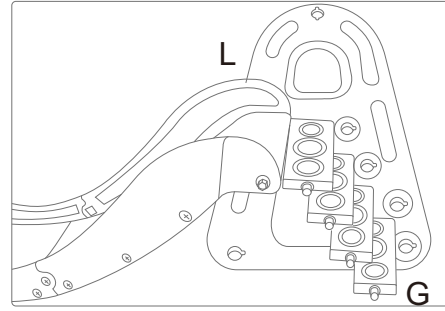

W x 2

- O** x 1
- P** x 1
- T** x 2
- K** x 1

1. Connect the long slide plate and the short slide plate and tighten the iron screws.

- M** x 1
- N** x 1
- A** x 1
- U** x 7

2. Install the slide length guardrail M, N to one side of the slide.

M x 1

N x 1

A x 1

U x 7

3. Install the slide length guardrail M,N to one side of the slide.

G x 4

L x 1

V x 5

4. Install the slide plate and pedals on a slide side plate, and tighten the flower-shaped nut.

L x 1

V x 5

5. Install the corresponding hole on the other slide side plate and tighten the flower-shaped nut.