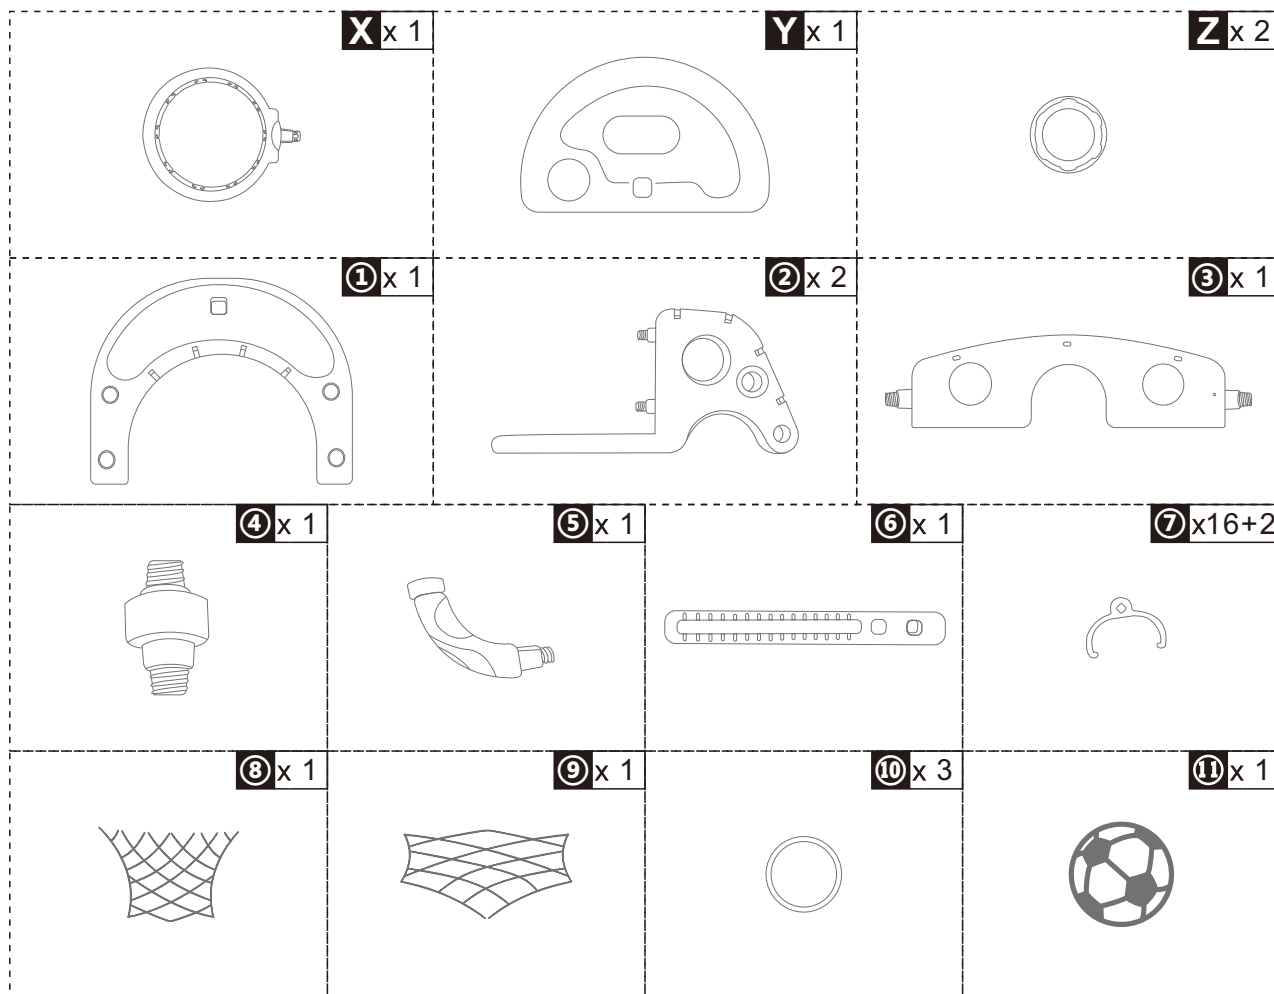

O x 1

P x 1

Q x 1

R x 1

S x 1

T x 2

U x 26+1

V x 19+1

W x 2

- O** x 1
- P** x 1
- T** x 2
- K** x 1

1. Connect the long slide plate and the short slide plate and tighten the iron screws.

- M** x 1
- N** x 1
- A** x 1
- U** x 7

2. Install the slide length guardrail M, N to one side of the slide.