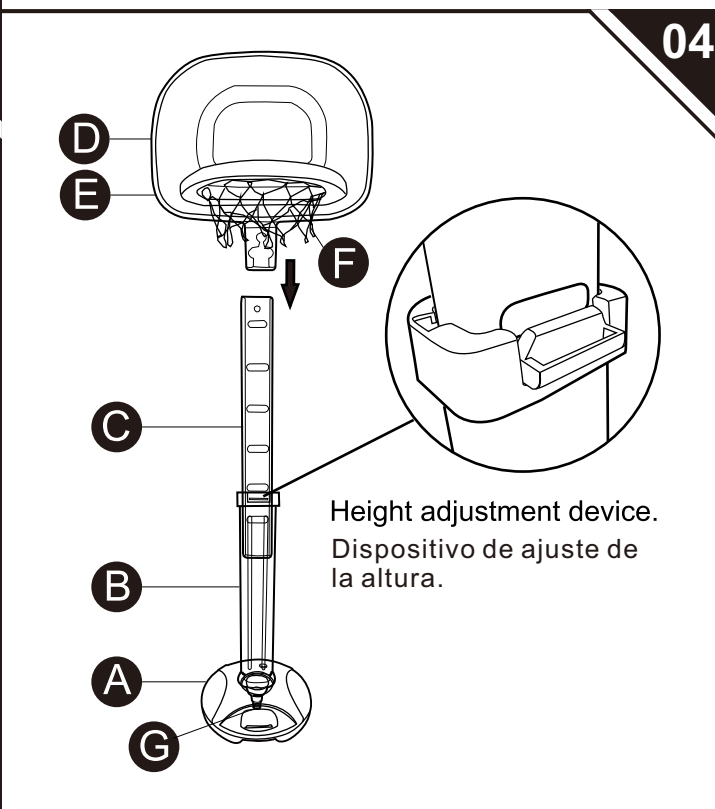

INfkd019V01_UK_ES

341-043

3+
yrs

IMPORTANT, RETAIN FOR FUTURE REFERENCE: READ CAREFULLY
IMPORTANTE, CONSERVAR PARA FUTURAS CONSULTAS: LEER
DETENIDAMENTE.

05

06

WARNINGS:

1. The item must be used under adult supervision.
2. The item must be assembled by an adult.
3. Not suitable for children under 3 years old.
4. This product is designed for private use. Do not use in a public place such as a day-care center, school and/or public park.
5. The temperature of the product could become very hot due to the heat of the sun. An Adult should touch the surface to make sure it is of proper temperature and safe for children to play.