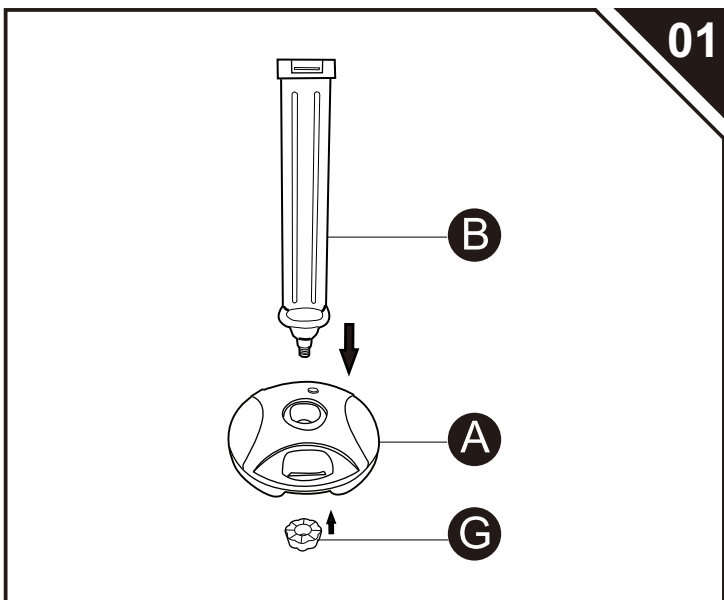

INfkd019V01_UK_ES

341-043

3+
yrs

IMPORTANT, RETAIN FOR FUTURE REFERENCE: READ CAREFULLY
IMPORTANTE, CONSERVAR PARA FUTURAS CONSULTAS: LEER
DETENIDAMENTE.

05

06

WARNINGS:

1. The item must be used under adult supervision.
2. The item must be assembled by an adult.
3. Not suitable for children under 3 years old.
4. This product is designed for private use. Do not use in a public place such as a day-care center, school and/or public park.
5. The temperature of the product could become very hot due to the heat of the sun. An Adult should touch the surface to make sure it is of proper temperature and safe for children to play.