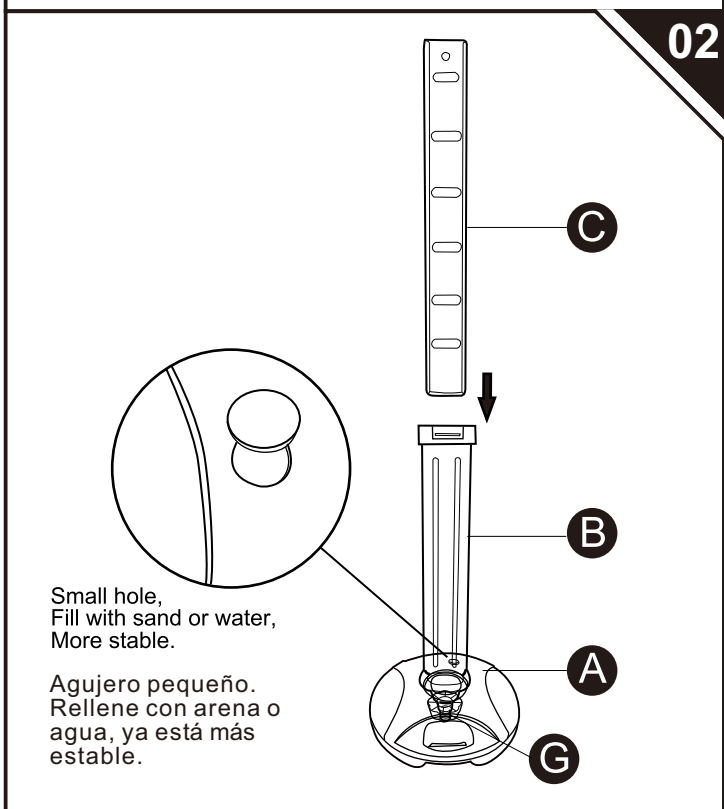

INfkd019V01_UK_ES

341-043

3+
yrs

IMPORTANT, RETAIN FOR FUTURE REFERENCE: READ CAREFULLY
IMPORTANTE, CONSERVAR PARA FUTURAS CONSULTAS: LEER
DETENIDAMENTE.

05

06

WARNINGS:

1. The item must be used under adult supervision.
2. The item must be assembled by an adult.
3. Not suitable for children under 3 years old.
4. This product is designed for private use. Do not use in a public place such as a day-care center, school and/or public park.
5. The temperature of the product could become very hot due to the heat of the sun. An Adult should touch the surface to make sure it is of proper temperature and safe for children to play.