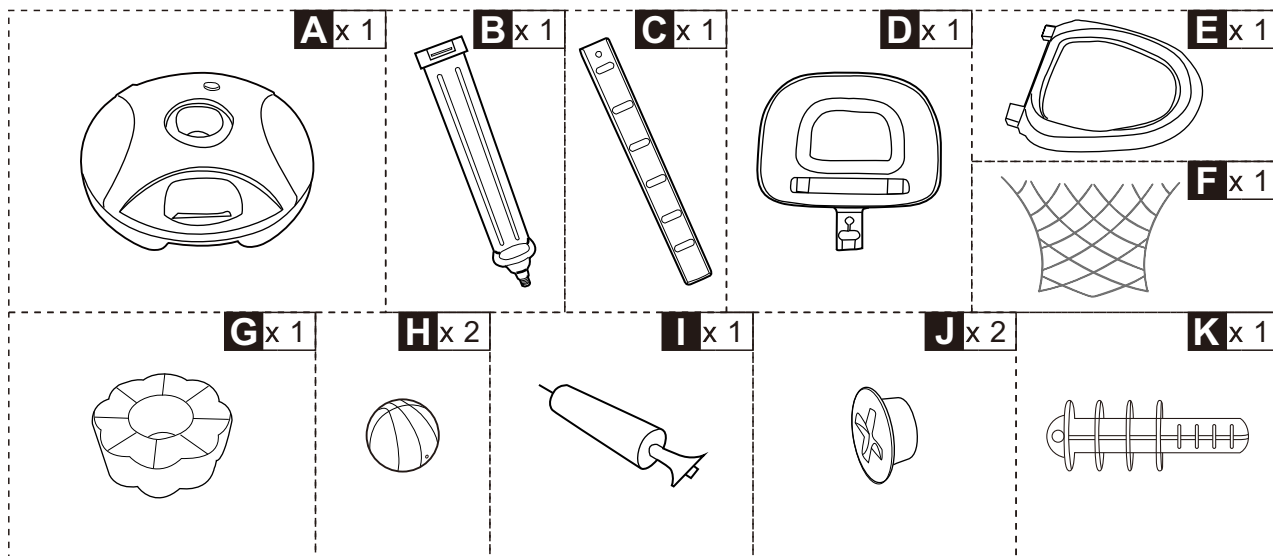

INfkd019V01_UK_ES

341-043

3+
yrs

IMPORTANT, RETAIN FOR FUTURE REFERENCE: READ CAREFULLY
IMPORTANTE, CONSERVAR PARA FUTURAS CONSULTAS: LEER
DETENIDAMENTE.

05

06

WARNINGS:

1. The item must be used under adult supervision.
2. The item must be assembled by an adult.
3. Not suitable for children under 3 years old.
4. This product is designed for private use. Do not use in a public place such as a day-care center, school and/or public park.
5. The temperature of the product could become very hot due to the heat of the sun. An Adult should touch the surface to make sure it is of proper temperature and safe for children to play.