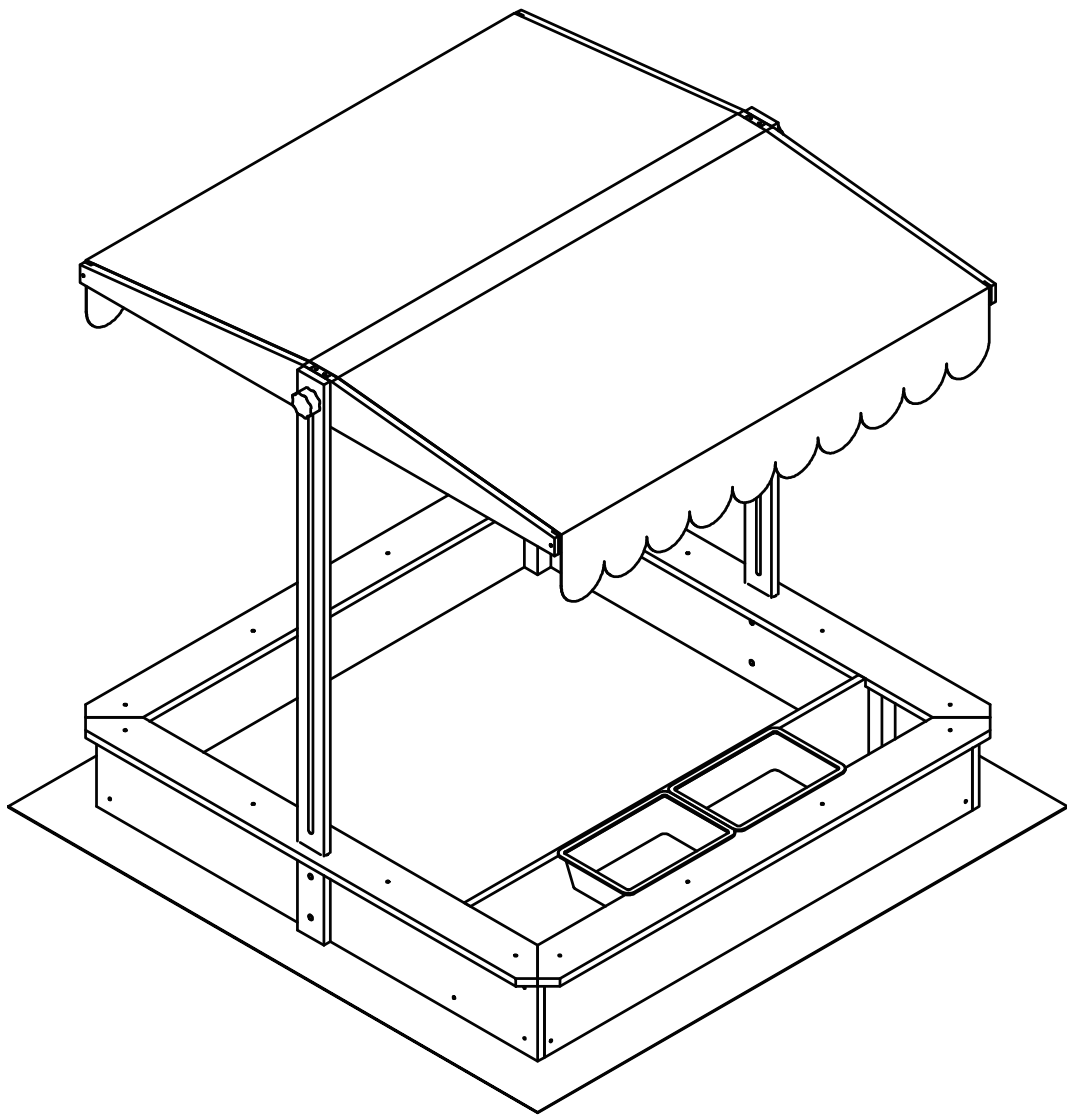

INfkd043\_GL

**343-053**

IMPORTANT, RETAIN FOR FUTURE REFERENCE: READ CAREFULLY

**ASSEMBLY & INSTRUCTION MANUAL**

**EN**

Name: SANDPIT  
Compliant to EN71-1,2,3  
Model: 2303(343-053)  
FOR AGES 3~7 years  
Maximum user weight 50kg